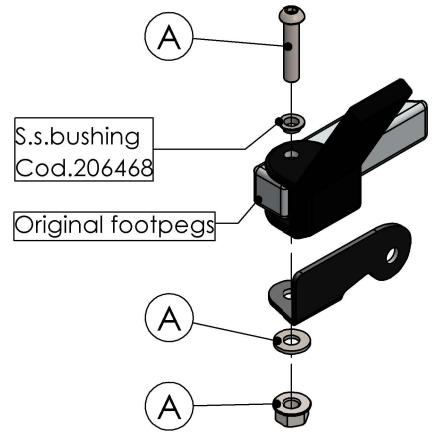

FOOTPEG ASSEMBLY

Muffler Kit
Cod.309746485R

End cap set
Cod.309746701R

Outer sleeve
replacement kit
Cod.3097466012R

Muffler clamp
Cod.3015225561R

Muffler repack kit
Cod.414205R

Spring and rubber
replacement kit
Cod.303949001R

Manifold kit
Cod.3015225202R

53 mm MANIFOLD
CLAMP
Cod.300053531R

Carbon cover kit
Cod.3014271001R

ART. 15225B SPARE PARTS

SUZUKI GSX-S 1000 / GSX-S 1000 F

(A) FITTING KIT Cod.3015225601R